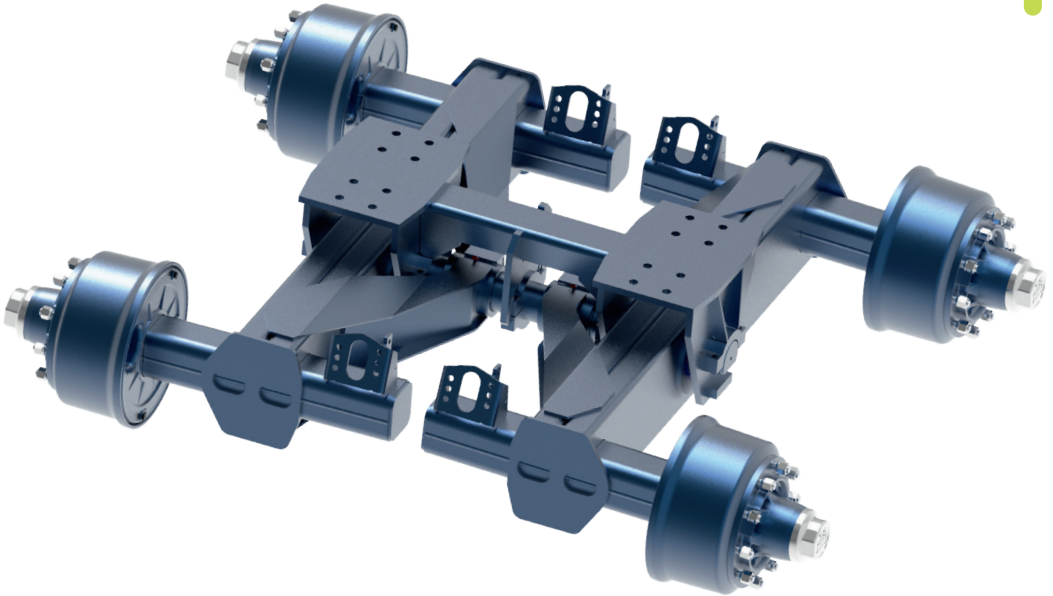

**BIGGER.
STRONGER.
ROBUSTER.**

WHY YOU ARE GOING TO LOVE THIS PRODUCT:

1. Constant ride height

2. Minimal downtimes

3. High reliability and loading capacity

4. Low drag resistance and excellent driving characteristics

5. Good ground adaptation and optimal ground compaction

6. Rolling stability in difficult offroad use