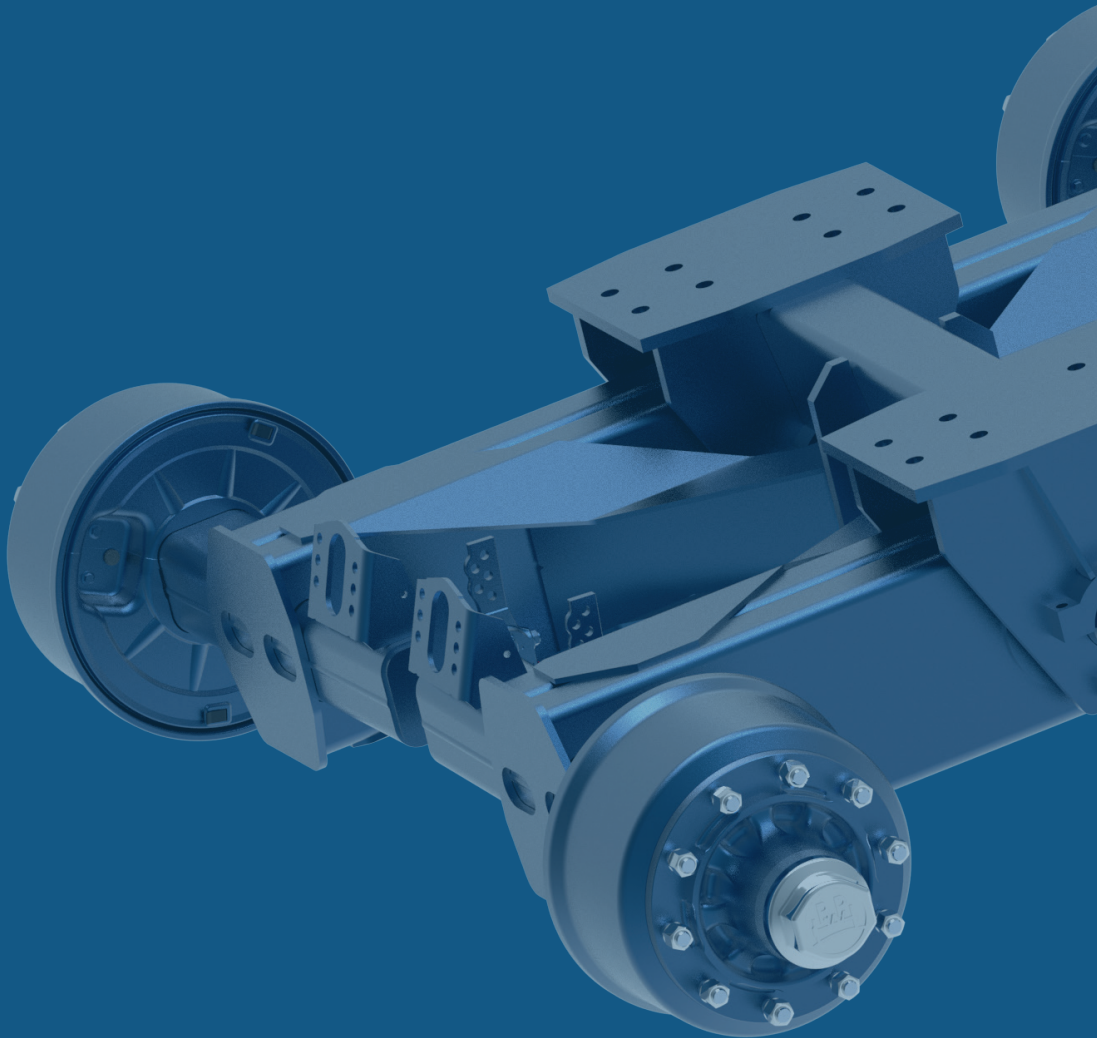

we think transport

**BPW AGRO ROBUST**

**A GIANT PERFORMER**

## THE 30T PENDLE SUSPENSION UNIT FROM BPW AGRAR.

---

The biggest, the strongest, and ready for anything.

Whether you're battling tough roads or taking on the off road challenge, our **heavy duty AGRO Robust** has got your back or should we say, your wheels?

This suspension unit means business. It's like having a **trusty sidekick** that's always up for the heaviest of heavy lifting. When you choose AGRO Robust, you're choosing the pinnacle of BPW's expertise.

So, whether you're hitting the highway or tackling the wild outdoors, let BPW Pendle Suspension Units take the load off your mind and your vehicle. Because with us, it's not just about suspension; it's about a **smoother, cooler, and more confident ride**, every single time. Get ready to roll with BPW where strength and reliability meet style and performance!