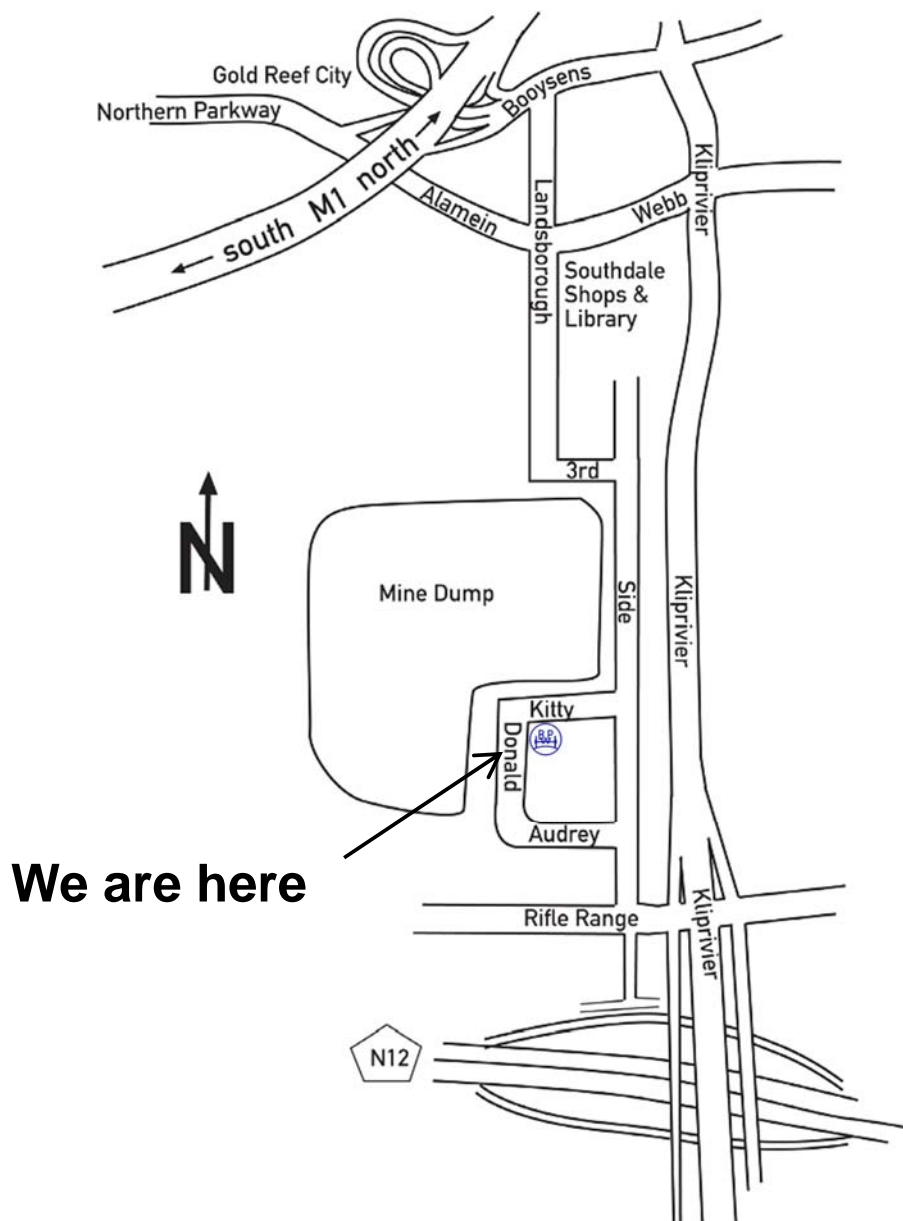

YOUR WAY TO MORE KNOW HOW

Finding your way to BPW Axles in Johannesburg

BPW Axles (Pty) Ltd

Corner Kitty and Donald streets

Chrisville

Johannesburg

2135

Tel: +27 (0)11 680 1443

+27 (0)11 681 3300

Fax: +27 (0)11 680 1829

we think transport